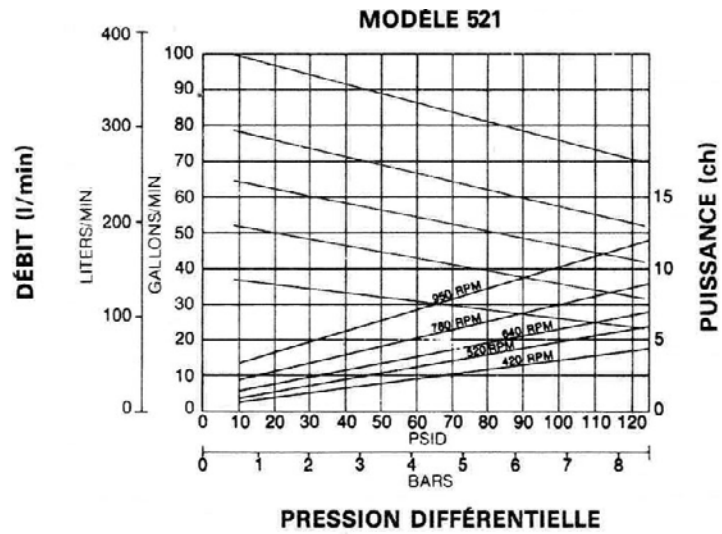

Série 1021, 1022 :

1021, 1022 Series :

KIT	2906X1	REPAIR KIT
CHEMISE	1201-2	CAM
ROTOR POUR 1021	1208-1X1R	ROTOR AND SHAFT ASSEMBLY FOR 1021
ROTOR POUR 1022	1208-1X2R	ROTOR AND SHAFT ASSEMBLY FOR 1022

Série 722 :

722 Series :

KIT	2905X5	REPAIR KIT
CHEMISE	1849-1	CAM
ROTOR	3983X2R	ROTOR AND SHAFT ASSEMBLY

RPM = tour/minute