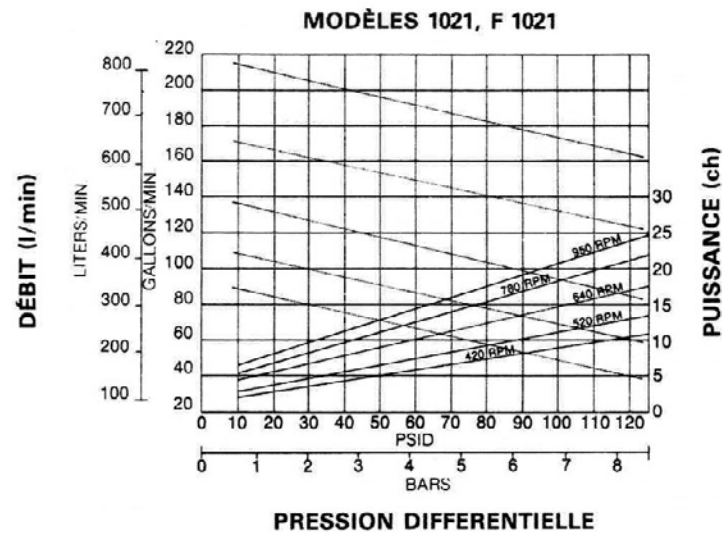

722 Series :

KIT	2905X5	REPAIR KIT
CHEMISE	1849-1	CAM
ROTOR	3983X2R	ROTOR AND SHAFT ASSEMBLY

RPM = tour/minute