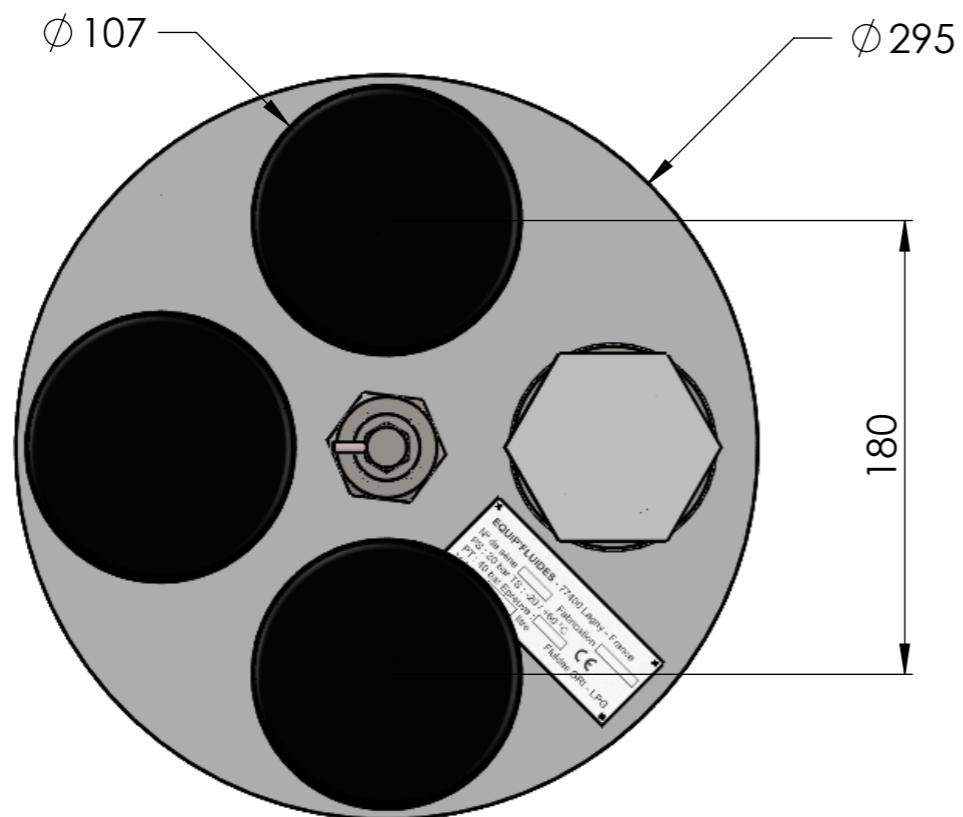

VUE A

Unités: mm

REVISIONS			
REV.	DESCRIPTION	DATE	APPROUVE
A	1ère édition	21/11/2012	JDP
Poids / Weight ±: 51467.32 grammes		Revision	
Dess: JDP Date: 14/12/2015 Echelle / Scale: 1:3		Revision	
A3 Tol. générale / General tol.: +/- 0.1		Revision	
THE INFORMATION CONTAINED IN THIS DRAWING IS THE SOLE PROPERTY OF EQUIP-FLUIDES. ANY REPRODUCTION IN PART OR AS A WHOLE WITHOUT THE WRITTEN PERMISSION OF EQUIP-FLUIDES IS PROHIBITED.			
EQUIP FLUIDES 2 Rue Lavoisier, 77465 Lagny s/ Marne (FRANCE) ☎: (+33) 01.64.12.46.03 📠: (+33) 01.64.12.46.17		REF PLAN: EQF100X3B	REF PIECE: EQF100X3B

A