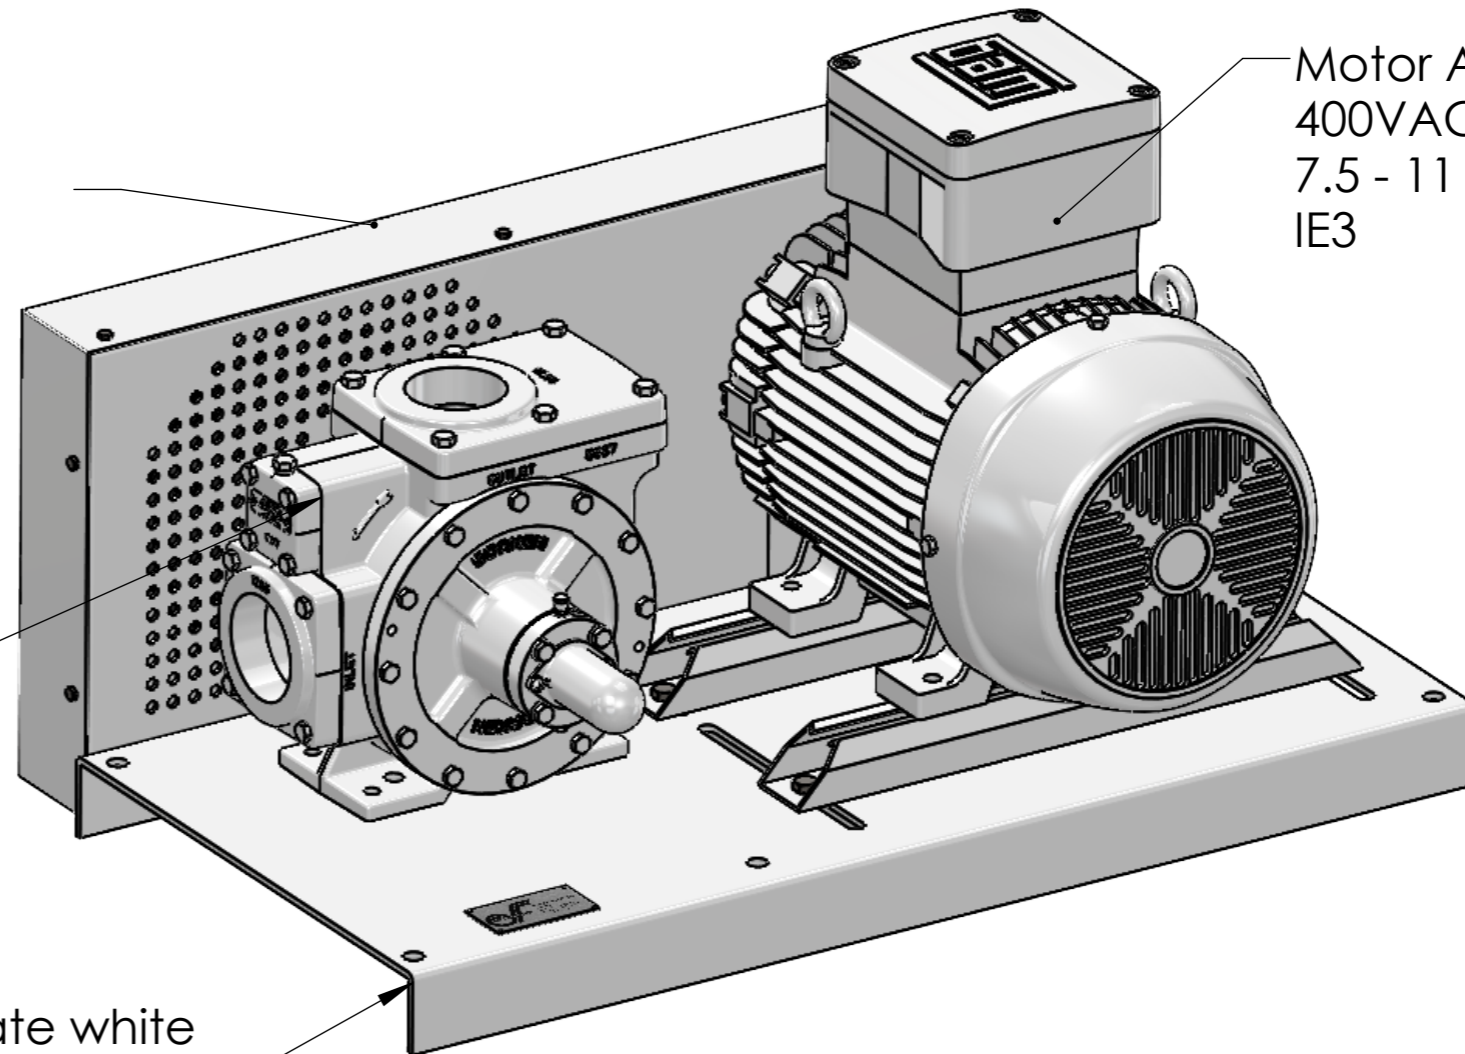

Removable belt cover

Pump 3":  
- Corken Z3500  
- Blackmer LGL3

Motor ATEX  
400VAC 50Hz  
7.5 - 11 Kw  
IE3

Reinforced steel base plate white epoxy coated

Poids / Weight ±:		Traitement / Finishing:		Revision
Dess: JDP	Date :29/06/2015	Echelle / Scale: 1:15		<b>FIXED MOTOR-PUMP TYPE GMP3</b>
A3 Tol. générale / General tol.: +/- 0.1				
<small>THE INFORMATION CONTAINED IN THIS DRAWING IS THE SOLE PROPERTY OF EQUIP-FLUIDES. ANY REPRODUCTION IN PART OR AS A WHOLE WITHOUT THE WRITTEN PERMISSION OF EQUIP-FLUIDES IS PROHIBITED.</small>				
Unités: mm		 <b>EQUIP FLUIDES</b> 2 Rue Lavoisier, 77465 Lagny s/ Marne (FRANCE) ☎: (+33) 01.64.12.46.03 📠: (+33) 01.64.12.46.17		<b>REF PLAN: GMP3</b>